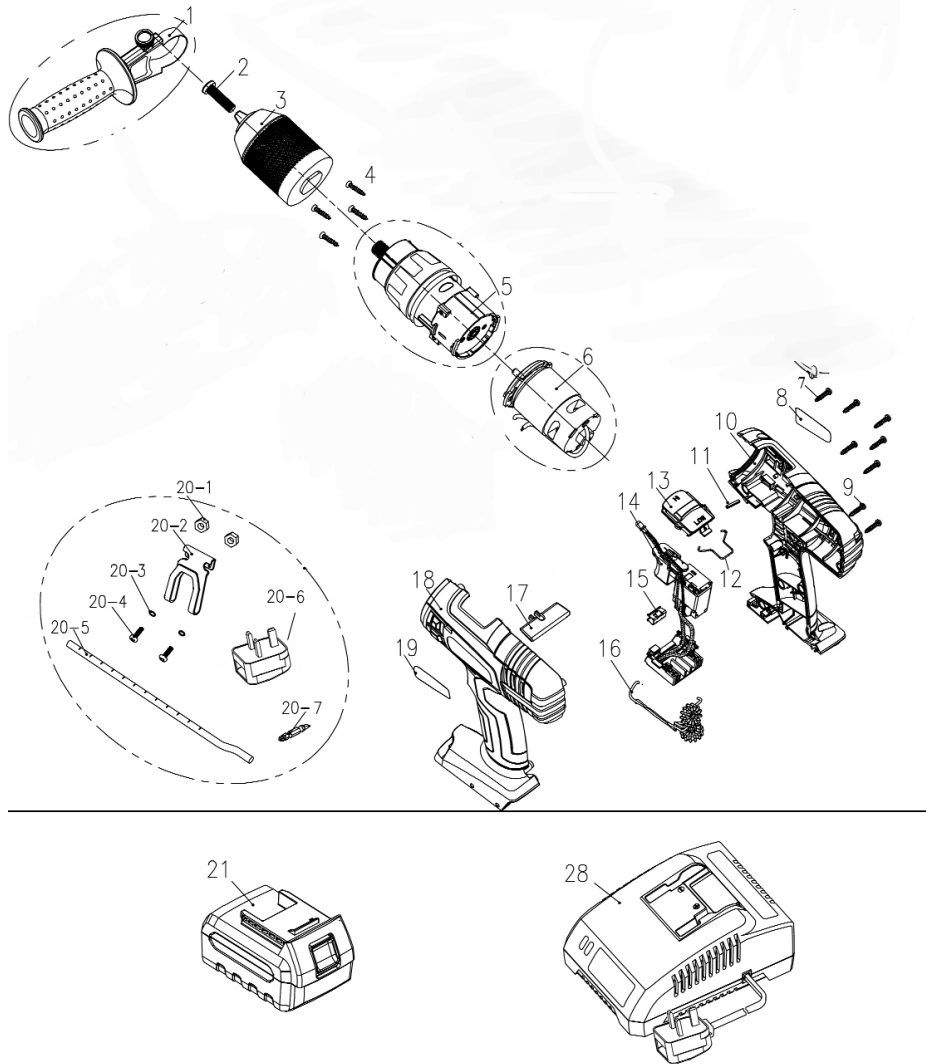

Parts Information:  
**Cordless Hammer Drill/Driver 18V Lithium-ion Super Torque 1hr Charge - 2 Batteries**  
**Model No: CP6018V**

Item	Part No.	Description
1	CP6018V.01	AUXILIARY HANDLE ASS'Y
2	CP6018V.02	SCREW
3	CP6018V.03	DRILL CHUCK
4	CP6018V.04	RD HEAD S/T SCREW M2.9 X 16
5	CP6018V.05	GEARBOX ASSY.
6	CP6018V.06	MOTOR ASSY.
7	CP6018V.07	RD HEAD S/T SCREW M2.9 X 16
8	CP6018V.08	WARNING LABEL
9	CP6018V.09	RD HEAD S/T SCREW M3.3 X 24
10	CP6018V.10	HOUSING COVER, LEFT
11	CP6018V.11	SPRING PIN
12	CP6018V.12	STEEL WIRE
13	CP6018V.13	SPEED TRIGGER
14	CP6018V.14	SWITCH ASSY
15	CP6018V.15	BIT CLIP

Item	Part No.	Description
16	CP6018V.16	INDUCTOR
17	CP6018V.17	F/R LEVER
18	CP6018V.18	HOUSING COVER, RIGHT
19	CP6018V.19	WARNING LABEL
20.1	CP6018V.20-1	NUT M3
20.2	CP6018V.20-2	DRILL CLIP
20.3	CP6018V.20-3	SPRING WASHER M3
20.4	CP6018V.20-4	M3 SCREW
20.5	CP6018V.20-5	STEEL RULER
20.6	CP6018V.20-6	ADAPTER
20.7	CP6018V.20-7	DOUBLE END BIT PH1/SLOTTED
21	CP6018VBP	CORDLESS POWER TOOL BATTERY 18V
28	CP6018V.C	CHARGER ASSY
--	CP6018V.BMC	BLOW MOULD CASE (NOT SHOWN)